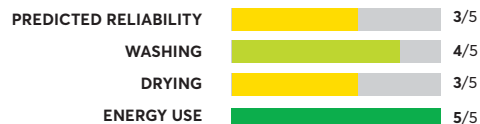

Whirlpool WDF520PADM

OVERALL SCORE

Miele G7176SCVI

OVERALL SCORE

Maytag MDB8959SKZ

OVERALL SCORE

Maytag MDB9959SKZ

Similar to tested model: Maytag MDB8959SKZ

OVERALL SCORE

Maytag MDB9979SKZ

Similar to tested model: Maytag MDB8959SKZ

OVERALL SCORE

Whirlpool WDT730PAHZ

OVERALL SCORE

Maytag MDB4949SKZ

OVERALL SCORE