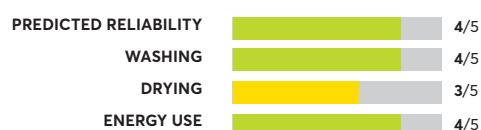

122 Rated Models

(as of September 2023)

Whirlpool WDF330PAHS

OVERALL SCORE

Hotpoint HDF310PGRWW

Similar to tested model: Hotpoint HDF330PGRWW

OVERALL SCORE

Hotpoint HDF330PGRWW

OVERALL SCORE

Samsung DW80B7070US

OVERALL SCORE

Samsung DW80B7071UG

Similar to tested model: Samsung DW80B7070US

OVERALL SCORE

Whirlpool WDP730HAMZ

OVERALL SCORE