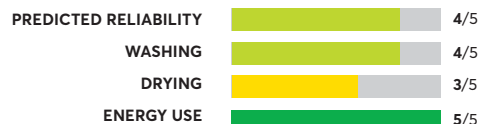

OVERALL SCORE

Maytag MDB9979SKZ

Similar to tested model: Maytag MDB8959SKZ

OVERALL SCORE

Whirlpool WDT730PAHZ

OVERALL SCORE

Maytag MDB4949SKZ

OVERALL SCORE