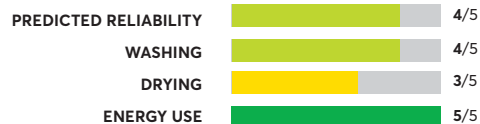

Whirlpool WDF520PADM

OVERALL SCORE