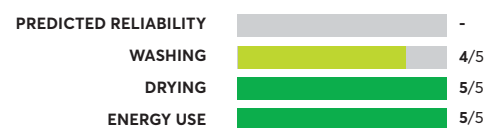

Insignia NS-DWR3SS1

OVERALL SCORE