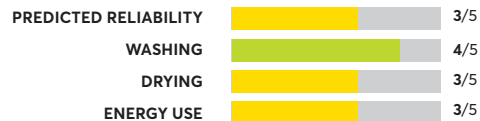

122 Rated Models

(as of September 2023)

<p>GE GDT550PYRFS Similar to tested model: GE GDF630PSMSS</p>	<p>OVERALL SCORE</p> <p>51</p>	<p>PREDICTED RELIABILITY 3/5</p> <p>WASHING 4/5</p> <p>DRYING 5/5</p> <p>ENERGY USE 4/5</p>
<p>GE Profile PDP755SYRFS Similar to tested model: GE Profile PDT715SYNFS</p>	<p>OVERALL SCORE</p> <p>51</p>	<p>PREDICTED RELIABILITY 3/5</p> <p>WASHING 4/5</p> <p>DRYING 1/5</p> <p>ENERGY USE 5/5</p>
<p>GE Profile PDT755SYRFS</p>	<p>OVERALL SCORE</p> <p>51</p>	<p>PREDICTED RELIABILITY 3/5</p> <p>WASHING 4/5</p> <p>DRYING 1/5</p> <p>ENERGY USE 5/5</p>
<p>GE GDT645SYNFS </p>	<p>OVERALL SCORE</p> <p>51</p>	<p>PREDICTED RELIABILITY 3/5</p> <p>WASHING 4/5</p> <p>DRYING 5/5</p> <p>ENERGY USE 4/5</p>
<p>LG LDFN3432T Similar to tested model: LG LDFN4542S</p>	<p>OVERALL SCORE</p> <p>51</p>	<p>PREDICTED RELIABILITY 3/5</p> <p>WASHING 4/5</p> <p>DRYING 1/5</p> <p>ENERGY USE 5/5</p>
<p>LG LDFN343LS Similar to tested model: LG LDFN4542S</p>	<p>OVERALL SCORE</p> <p>51</p>	<p>PREDICTED RELIABILITY 3/5</p> <p>WASHING 4/5</p> <p>DRYING 1/5</p> <p>ENERGY USE 5/5</p>
<p>LG LDFN4542S</p>	<p>OVERALL SCORE</p> <p>51</p>	<p>PREDICTED RELIABILITY 3/5</p> <p>WASHING 4/5</p> <p>DRYING 1/5</p> <p>ENERGY USE 5/5</p>
<p>LG LDT5552S Similar to tested model: LG LDFN4542S</p>	<p>OVERALL SCORE</p> <p>51</p>	<p>PREDICTED RELIABILITY 3/5</p> <p>WASHING 4/5</p> <p>DRYING 1/5</p> <p>ENERGY USE 5/5</p>
<p>GE GDF535PGRWW</p>	<p>OVERALL SCORE</p> <p>49</p>	<p>PREDICTED RELIABILITY 3/5</p> <p>WASHING 4/5</p> <p>DRYING 4/5</p> <p>ENERGY USE 4/5</p>
<p>GE GDF460PGTWW</p>	<p>OVERALL SCORE</p> <p>49</p>	<p>PREDICTED RELIABILITY 3/5</p> <p>WASHING 3/5</p> <p>DRYING 2/5</p> <p>ENERGY USE 5/5</p>

122 Rated Models

(as of September 2023)

Frigidaire Gallery FGIP2468UF

OVERALL SCORE

GE GSD2100VWW

OVERALL SCORE

Viking VDWU524SS

OVERALL SCORE