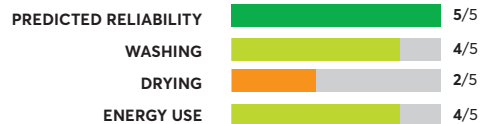

122 Rated Models

(as of September 2023)

Miele G7166SCVISFP

Similar to tested model: Miele G7166SCVI

OVERALL SCORE

Bosch Ascenta SHE3AR72UC

Similar to tested model: Bosch Ascenta SHX3AR75UC

OVERALL SCORE