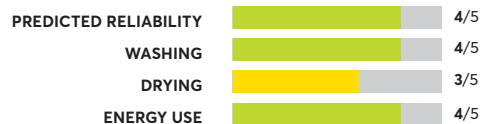

122 Rated Models

(as of September 2023)

Whirlpool WDF330PAHS

OVERALL SCORE

Hotpoint HDF310PGRWW

Similar to tested model: Hotpoint HDF330PGRWW

OVERALL SCORE

Hotpoint HDF330PGRWW

OVERALL SCORE

Samsung DW80B7070US

OVERALL SCORE

Samsung DW80B7071UG

Similar to tested model: Samsung DW80B7070US

OVERALL SCORE

Whirlpool WDP730HAMZ

OVERALL SCORE