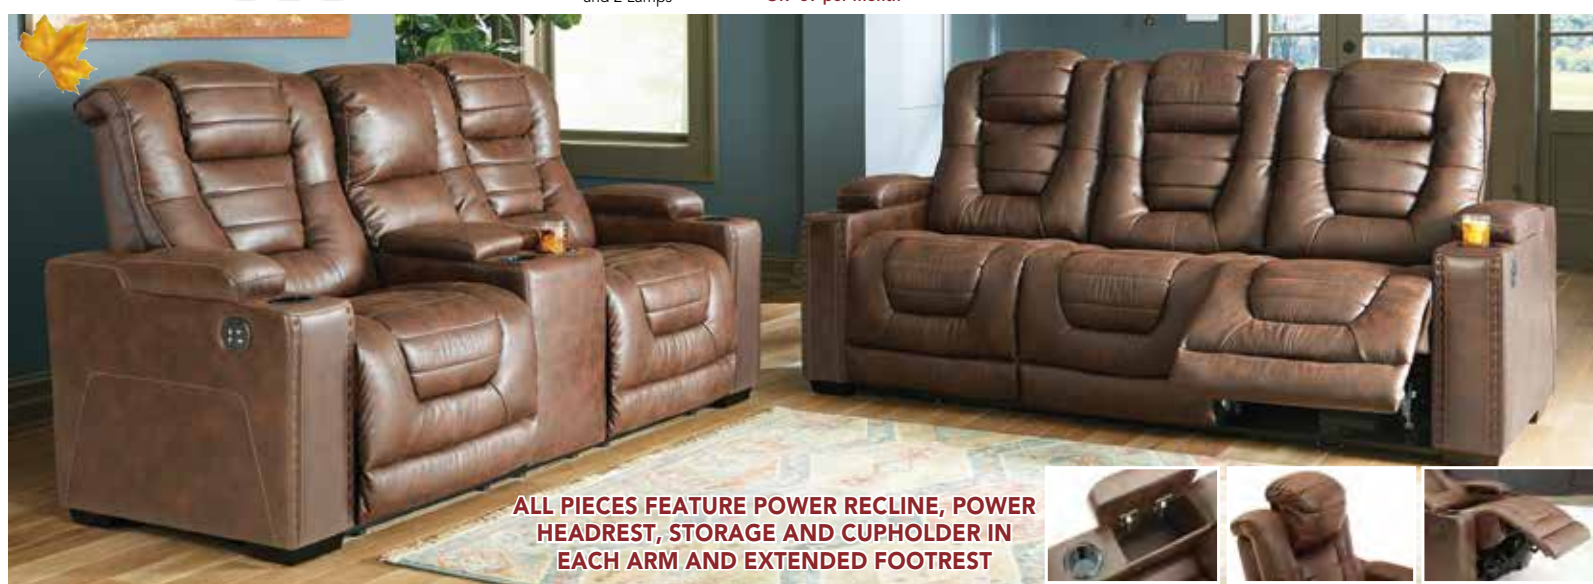

2-PIECE SECTIONAL W/CHAISE \$749⁹⁹ \$35 per month*
 Also Available as Sleeper \$949.99

2-PIECE SECTIONAL w/Pop-Up Bed & Storage Chaise \$799⁹⁹ \$38 per month*

2-PIECE SECTIONAL \$899⁹⁹ \$42 per month*
7-PIECE SET \$1399⁹⁹
 Includes 2-Piece Sectional, Cocktail Table, 2 End Tables and 2 Lamps
 OR \$63 per month*

3-PIECE SECTIONAL \$999⁹⁹ \$46 per month*
8-PIECE SET \$1499⁹⁹
 Includes 3-Piece Sectional, Cocktail Table, 2 End Tables and 2 Lamps
 OR \$69 per month*

RECLINING SECTIONAL \$1199⁹⁹ \$56 per month*
 Also available in Gray.