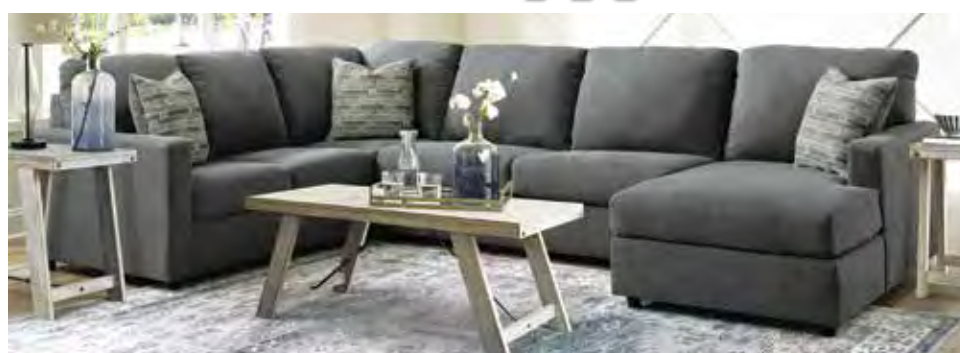

FREE SELECT AREA RUG WITH FURNITURE PURCHASE OF \$1200 OR MORE*

CHAISE SOFA \$599⁹⁹ \$35 per month*
6-PIECE SET \$899⁹⁹
 Includes Chaise Sofa, Cocktail Table, 2 End Tables and 2 Lamps
 OR \$42 per month*

2-PIECE SECTIONAL W/CHAISE \$749⁹⁹ \$35 per month*
 Also Available as Sleeper \$949.99

2-PIECE SECTIONAL w/Pop-Up Bed & Storage Chaise \$799⁹⁹ \$38 per month*

2-PIECE SECTIONAL \$899⁹⁹ \$42 per month*
7-PIECE SET \$1399⁹⁹
 Includes 2-Piece Sectional, Cocktail Table, 2 End Tables and 2 Lamps
 OR \$63 per month*