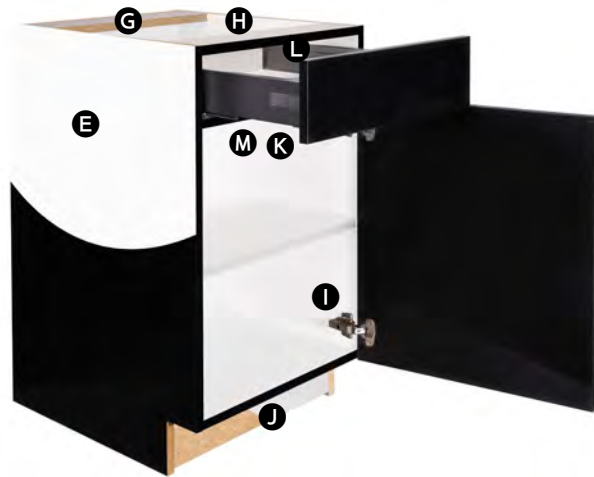

Frameless Cabinets

A Top and Bottom	3/4" Thick Thermofused Melamine Furniture Board Front Edgebanded to Reflect Exterior Front Finish	
B Interior	Natural Maple Optional: White or Gray	White Optional: Natural Maple or Gray
C Shelves	Thermofused Melamine Furniture Board Full Depth 3/4" Thick Edgebanded to Match Interior	
D Shelf Supports	Chrome Shelf Supports	
E End Panels	3/4" Thermofused Melamine Interior and Exterior Furniture Board Optional: Matching Finished End	
F Back	3/16" MDF Hardboard	
G Stretch Rail	3/4" x 4" Thermofused Melamine Furniture Board	
H Front Rail	Thermofused Melamine Furniture Board	
I Hinges	Adjustable Concealed Hinge with Soft Close	
J Toe Kick	3/4" x 4" Furniture Board	
K Center Support	2 1/2" Wide Matches Interior Color	
L Drawer Box	5/8" Solid Wood Dovetail Optional: Deluxe Metal Drawer and Superior Metal Drawer	Deluxe Metal Drawer Optional: Solid Wood Dovetail and Superior Metal Drawer
M Drawer Slides	Full Extension Soft Close	
All Plywood Construction	Option	Option