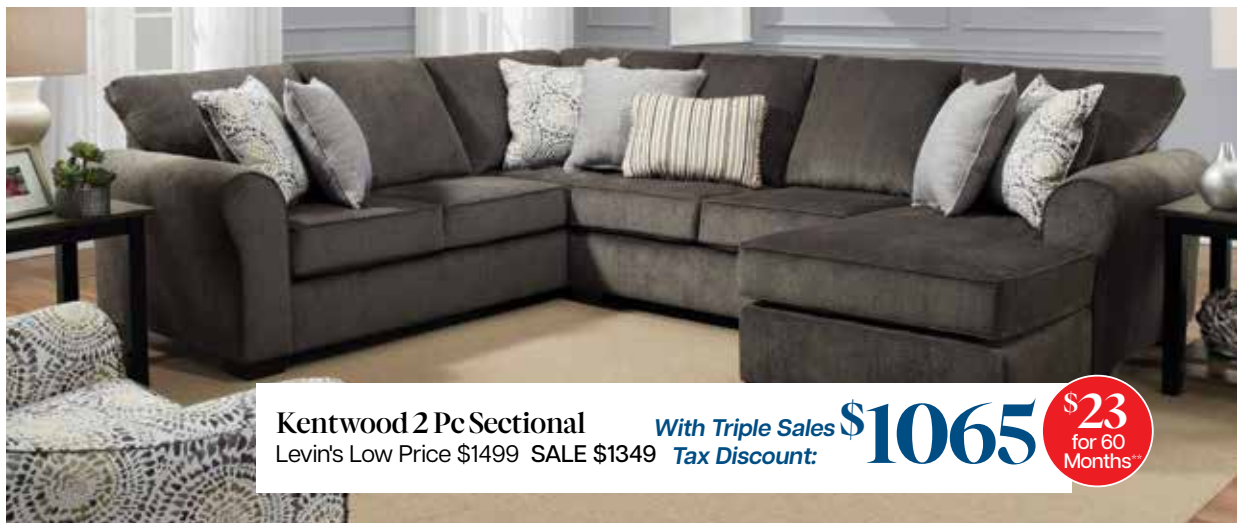

Kentwood 2 Pc Sectional

Levin's Low Price $1499 SALE $1349

With Triple Sales Tax Discount:

With Triple Sales Tax Discount:

$1065

$23
for 60 Months**