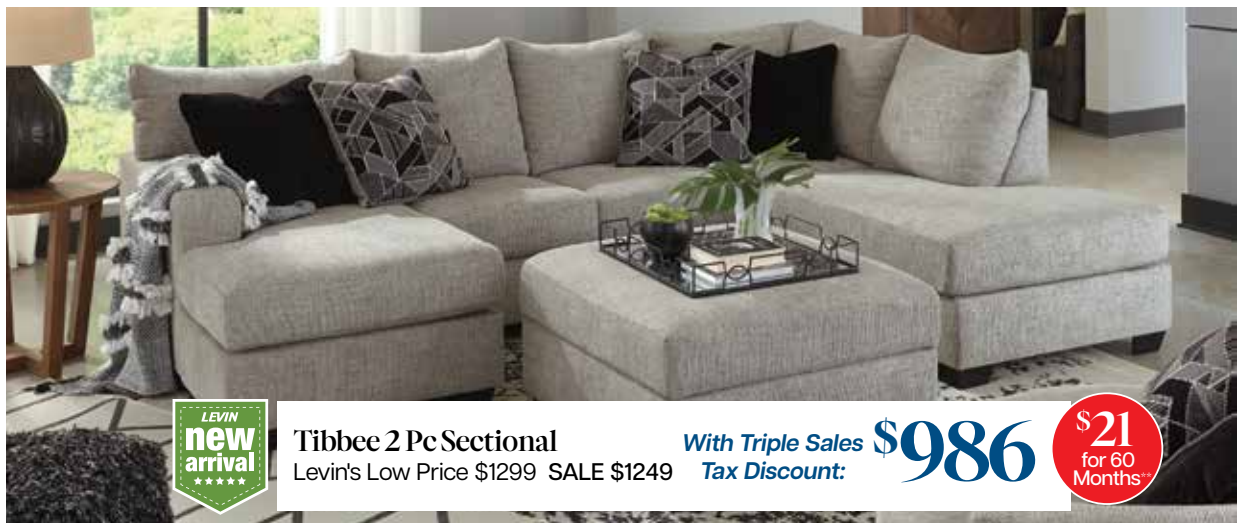

LEVIN  
top  
seller  
\*\*\*\*\*

**Taylor 90" Roll Arm Sofa**

Levin's Low Price \$799 SALE \$749

With Triple Sales Tax Discount:

**\$591**

LEVIN  
new  
arrival  
\*\*\*\*\*

**Tibbee 2 Pc Sectional**

Levin's Low Price \$1299 SALE \$1249