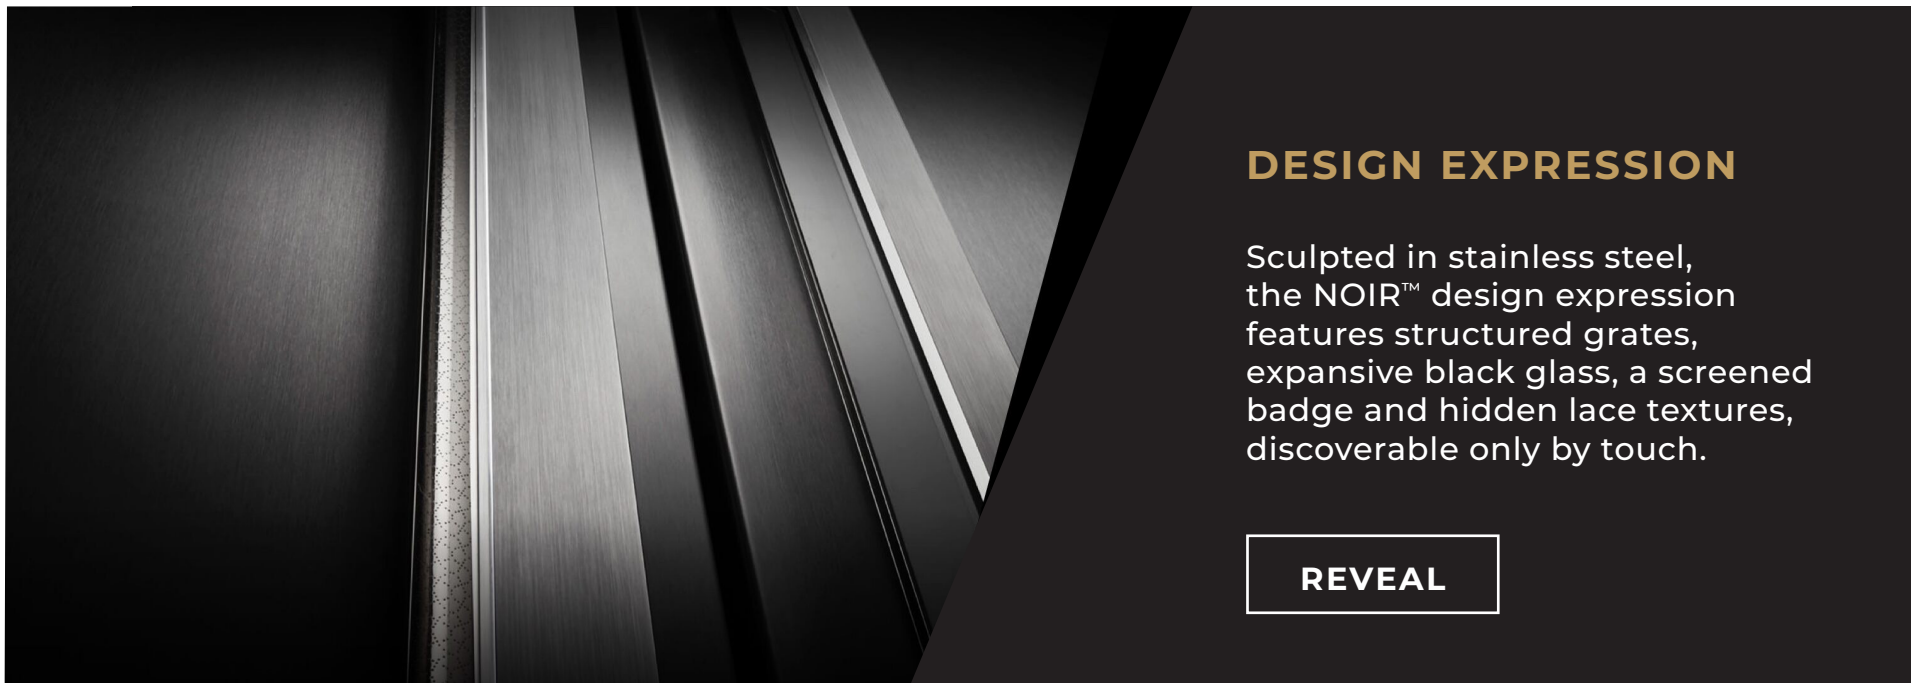

CLEANING

Compactors
Dishwashers

LAZOR DAY SALE

SHOP NOW

SALE VALID FROM AUGUST 26 - SEPTEMBER 15

NOIR

DESIGN EXPRESSION

Sculpted in stainless steel, the NOIR™ design expression features structured grates, expansive black glass, a screened badge and hidden lace textures, discoverable only by touch.

REVEAL

RISE

DESIGN EXPRESSION

Forged in mixed metals, the RISE™ design expression features a diamond-etched handle, brushed brass knob collars, a bold badge and geometric grates.

REVEAL